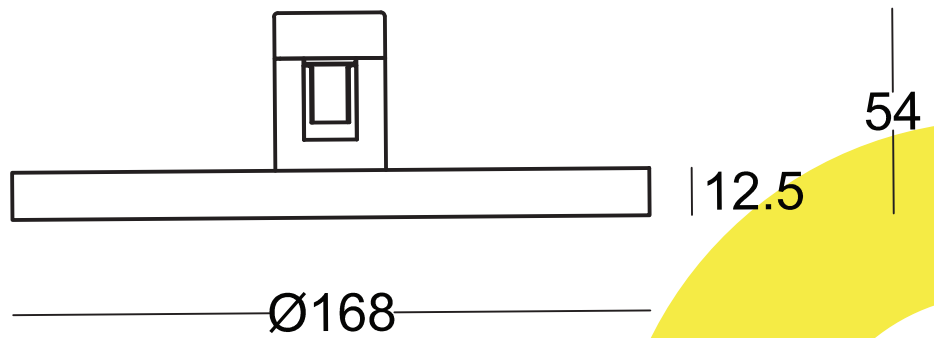

PEARL MAGNETIC TRACK LIGHT PL-M57

SPECIFICATIONS

Product Code	PL-M57
Color Temperature	3000/4000k
Power	10W
Input Voltage	24V
Finishing Color	Sandy Black / Glossy Gold
Beam Angle	120°
Installation	Magnetic Track Mounted
CRI	80/90
Product Size	D 168mm * H 54mm
Certification	CE/CCC
IP Ration	IP20
Warranty	3 years