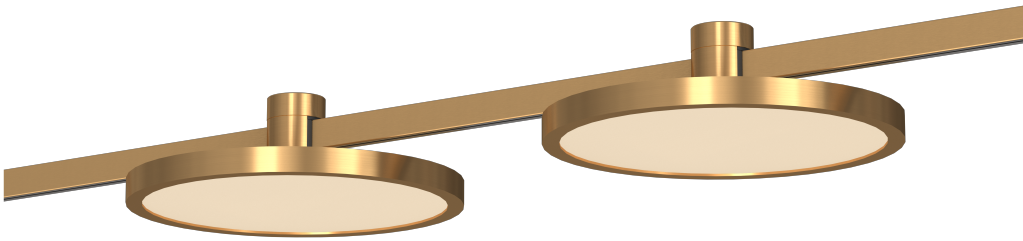

PEARL MAGNETIC TRACK LIGHT PL-M57

SPECIFICATIONS

Product Code	PL-M57
Color Temperature	3000/4000k
Power	10W
Input Voltage	24V
Finishing Color	Sandy Black / Glossy Gold
Beam Angle	120°
Installation	Magnetic Track Mounted
CRI	80/90
Product Size	D 168mm * H 54mm
Certification	CE/CCC
IP Ration	IP20
Warranty	3 years

24V

CE IP20

CRI90